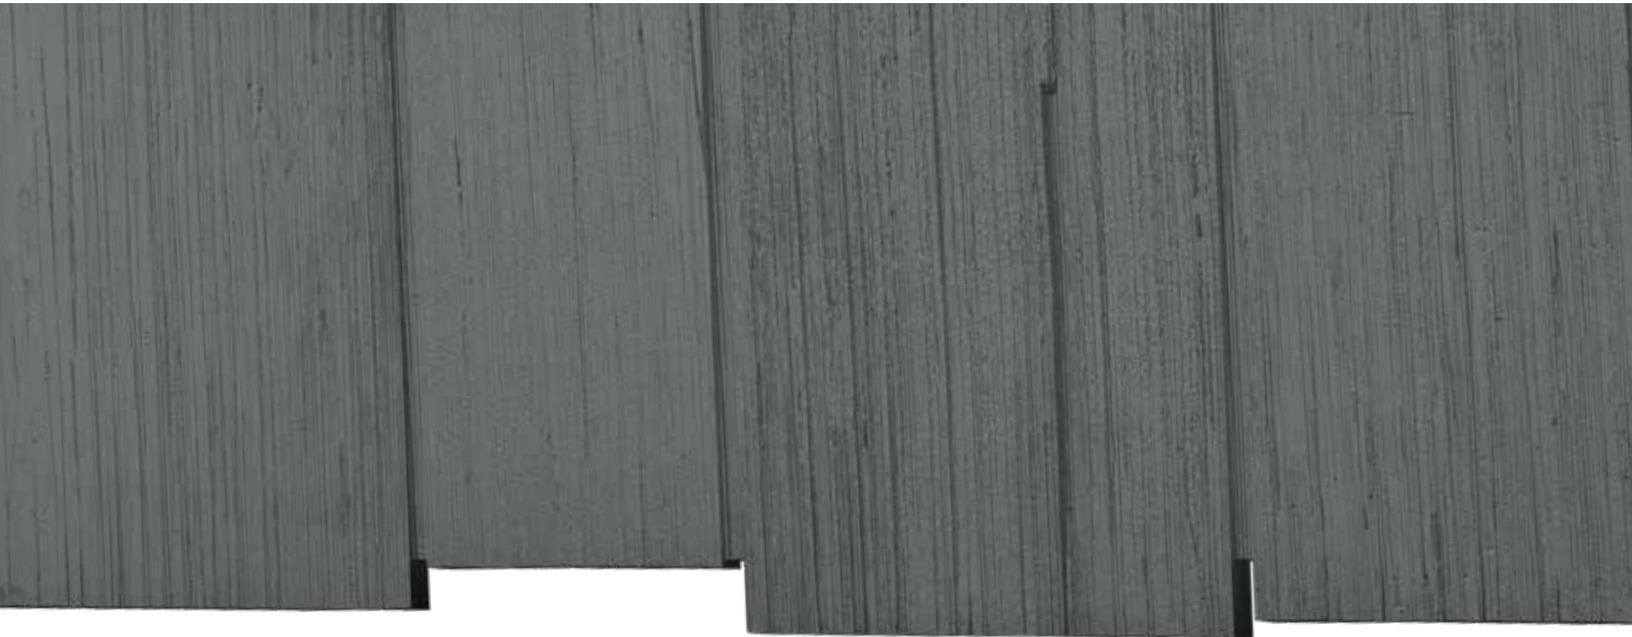

HARBOR MILL™

POLYPROPYLENE SHAKE AND SHINGLE COLLECTION

“To serve, by caring for details in ways others won’t.” It’s not just our mission, but a way of letting our light shine every day at ProVia®. We continually strive to put these words into action by providing unmatched quality and service. The heart-shaped weep hole symbolizes each employee’s commitment to devoting the utmost care, pride and quality into each building product we manufacture...it’s The Professional Way.

ProVia
THE PROFESSIONAL WAY
DOORS | WINDOWS
SIDING | STONE | ROOFING
provia.com

© 2023 ProVia
H-MK-20850-24 | 11/23

Distributed by: